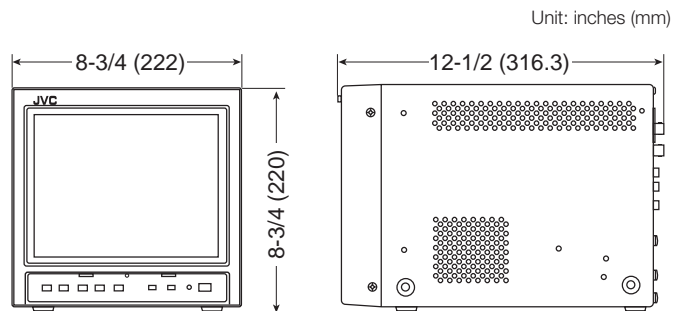

Dimensions

Design and specifications subject to change without notice.

JVC®

DISTRIBUTED BY

JVC PROFESSIONAL PRODUCTS COMPANY
DIVISION OF JVC AMERICAS CORP.
1700 Valley Road, Wayne, N.J. 07470
TEL: (973) 317-5000, (800) 582-5825
FAX: (973) 317-5030
Internet Web Site <http://www.jvc.com/pro>
E-mail: proinfo@jvc.com

JVC CANADA INC.
21 Finchdene Square, Scarborough, Ontario M1X 1A7
TEL: (416) 293-1311 FAX: (416) 293-8208
Internet Web Site <http://www.jvcpro.com/>

Printed in Japan
ICN-0251