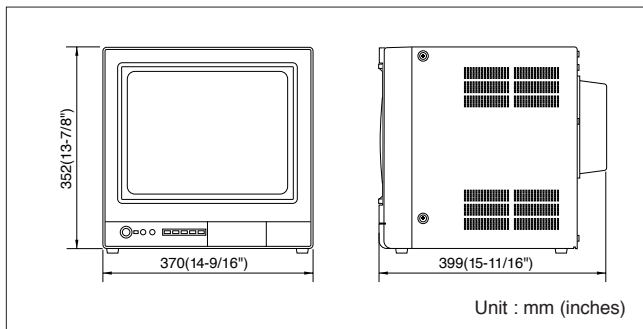

## 34cm (13") Color AV Monitor WV-CM1420

- 34cm (13") diagonal actual visual size.
- 370 TV lines h.resolution.
- Selectable 2 channels A/B.
- Max. 0.5W speaker output.
- Optional adaptor WQ-LM140 for EIA 19-type rack.

### DIMENSIONS

### SPECIFICATIONS

Power Source	120 V AC, 60 Hz
Power Consumption	60 W (Approx.)
Input/Output	Video (Input: 2 / Output: 2) -- BNC; 1.0 V [p-p] composite / 75 Ω or Hi-z looping through Audio--RCA; 1 Input / 1 Output
TV System	NTSC
Horizontal Resolution	370 lines at center
PS-Data Link Connector	No
Sweep Linearity	Less than 5%
Sweep Geometry	Less than 2%
Overscanning	8%
Actual Visual Size (Approx.)	34 cm (13") diagonal
CRT Size (Approx.)	37 cm (14") diagonal
19-type Rack-Mount	△ Yes
Ambient Operating Temperature	-10°C - +50°C (+14°F - +122°F)
Ambient Operating Humidity	Less than 90%
Speaker Output	0.5 W
Dimensions (W x H x D)	370 x 352 x 399 mm (14-9/16" x 13-7/8" x 15-11/16")
Weight	13 kg (28.7 lbs.)

### SPECIFICATIONS

Power Source	120 V AC, 60 Hz
Power Consumption	48 W (Approx.)
Input/Output	Video (Input: 2 / Output: 2) -- BNC; 1.0 V [p-p] composite / 75 Ω or Hi-z looping through Audio--RCA; 1 Input / 1 Output
TV System	NTSC
Horizontal Resolution	300 lines at center
PS-Data Link Connector	No
Sweep Linearity	Less than 5%
Sweep Geometry	Less than 2%
Overscanning	8%
Actual Visual Size (Approx.)	22 cm (8-3/4") diagonal
CRT Size (Approx.)	25 cm (9-13/16") diagonal
19-type Rack-Mount	△ Yes
Ambient Operating Temperature	-10°C - +50°C (+14°F - +122°F)
Ambient Operating Humidity	Less than 90%
Speaker Output	0.5 W
Dimensions (W x H x D)	220 x 220 x 309 mm (8-11/16" x 8-11/16" x 12-3/16")
Weight	6.5 kg (14.3 lbs.)