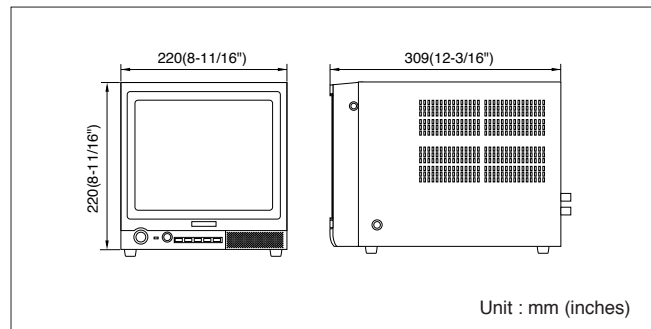

### SPECIFICATIONS

Power Source	120 V AC, 60 Hz
Power Consumption	60 W (Approx.)
Input/Output	Video (Input: 2 / Output: 2) -- BNC; 1.0 V [p-p] composite / 75 Ω or Hi-z looping through Audio--RCA; 1 Input / 1 Output
TV System	NTSC
Horizontal Resolution	370 lines at center
PS-Data Link Connector	No
Sweep Linearity	Less than 5%
Sweep Geometry	Less than 2%
Overscanning	8%
Actual Visual Size (Approx.)	34 cm (13") diagonal
CRT Size (Approx.)	37 cm (14") diagonal
19-type Rack-Mount	△ Yes
Ambient Operating Temperature	-10°C - +50°C (+14°F - +122°F)
Ambient Operating Humidity	Less than 90%
Speaker Output	0.5 W
Dimensions (W x H x D)	370 x 352 x 399 mm (14-9/16" x 13-7/8" x 15-11/16")
Weight	13 kg (28.7 lbs.)

## 22cm (9") Color AV Monitor WV-CM1020

- 22cm (9") diagonal actual visual size.
- 300 TV lines h.resolution.
- Selectable 2 channels A/B.
- 2 loop through video/audio connectors.
- Max. 0.5W speaker.
- Optional adaptor WV-Q52A for EIA 19-type rack (up to two monitors).

### DIMENSIONS

### SPECIFICATIONS

Power Source	120 V AC, 60 Hz
Power Consumption	48 W (Approx.)
Input/Output	Video (Input: 2 / Output: 2) -- BNC; 1.0 V [p-p] composite / 75 Ω or Hi-z looping through Audio--RCA; 1 Input / 1 Output
TV System	NTSC
Horizontal Resolution	300 lines at center
PS-Data Link Connector	No
Sweep Linearity	Less than 5%
Sweep Geometry	Less than 2%
Overscanning	8%
Actual Visual Size (Approx.)	22 cm (8-3/4") diagonal
CRT Size (Approx.)	25 cm (9-13/16") diagonal
19-type Rack-Mount	△ Yes
Ambient Operating Temperature	-10°C - +50°C (+14°F - +122°F)
Ambient Operating Humidity	Less than 90%
Speaker Output	0.5 W
Dimensions (W x H x D)	220 x 220 x 309 mm (8-11/16" x 8-11/16" x 12-3/16")
Weight	6.5 kg (14.3 lbs.)