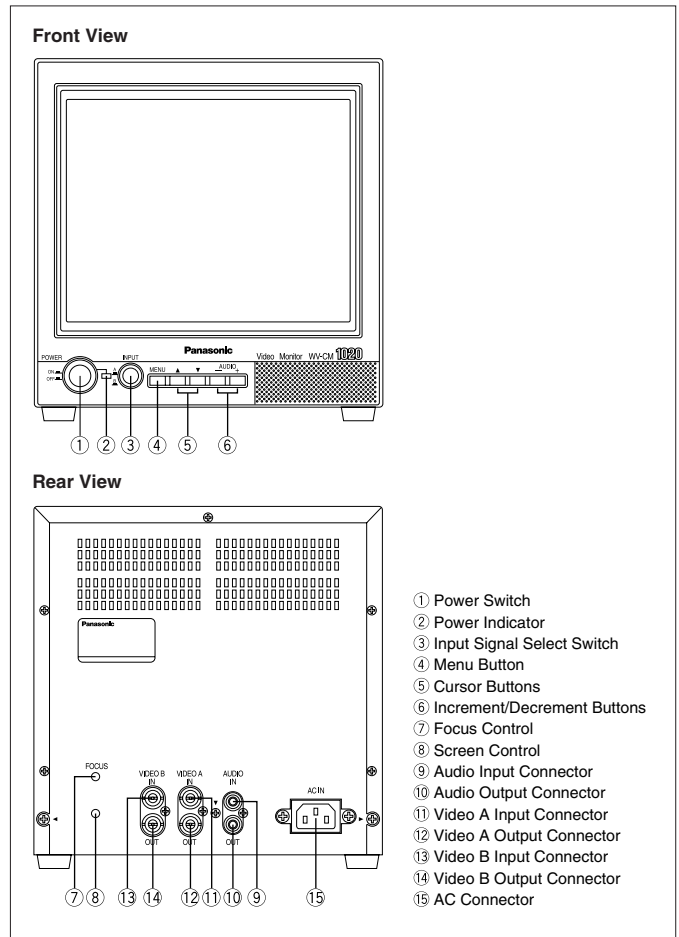

Specifications

TV System	NTSC	PAL		
Display	CRT Size	25 cm (10") diagonal		
	Viewable Size	22 cm (9") diagonal		
	Horizontal Resolution	300 TV lines at center		
	Sweep Linearity	Horizontal: Less than 5 %, Vertical: Less than 5 %		
	Sweep Geometry	Less than 2 %		
	Scanning	Interlace, Horizontal 8 %, Vertical 6 % over scan (typical)		
	Color Temperature	9,300 °K	6,500 °K	
	Input / Output	Composit Video Input	2x Composite Video Inputs (BNC) with auto termination loop through outputs (BNC)	
Audio Input		1x -8 dB / Hi-Z, (RCA pin jack) with loop through output (RCA pin jack)		
Speaker		0.5 W		
Controls	Adjustment	BRIGHT, CONTRAST, PICTURE, COLOR, TINT (NTSC only) by setup menu		
	Setup Menu Language	English, French, German (PAL only), Spanish (NTSC only)		
General	Safety/EMC Standard	UL (6500), FCC (Part15 ClassA), C-UL (E60065), DOC (ICES003 ClassA)	CE (EN60065, EN55022 ClassB, EN55024)	
	Power Source	120 V AC, 60 Hz	220 ~ 240 V AC, 50 Hz	
	Power Consumption	approx. 48 W	approx. 47 W	
	Ambient Operating Temperature	-10 °C ~ +50 °C (+14 °F ~ +122 °F)		
	Ambient Operating Humidity	Less than 90 % (without condensation)		
	Dimensions (W x H x D)	220 mm x 229 mm x 309 mm (8-11/16" x 9-1/32" x 12-3/16")		
Weight	6.5 kg (14.3 lbs.)			

Part Names and Functions