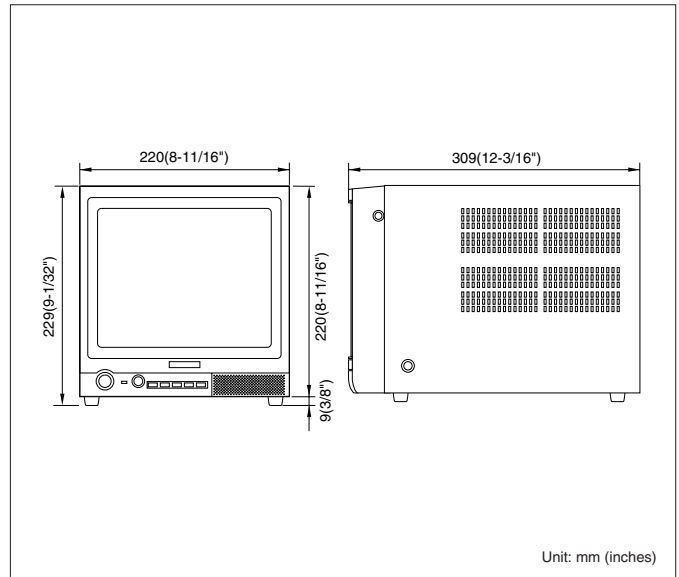

Appearance

Important

– Safety Precaution: carefully read the operating instructions and installation manual before using this product.

DISTRIBUTED BY:

- All TV pictures are simulated.
- Weights and dimensions are approximate.
- Specifications are subject to change without notice.
- These products may be subject to export control regulations.
- All product pictures are NTSC models.

Panasonic®

<http://panasonic.net/security/>

Printed in Japan (2A-022AA)